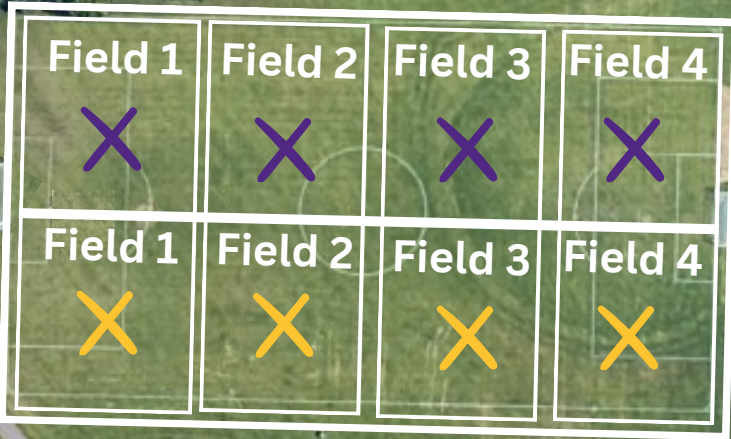

Highview Middle School

2300 7th St. NW

New Brighton, MN 55112

X First 30 minutes of meet and greet meeting location, per assigned field

Purple: Home

Gold: Away

Highview Middle School